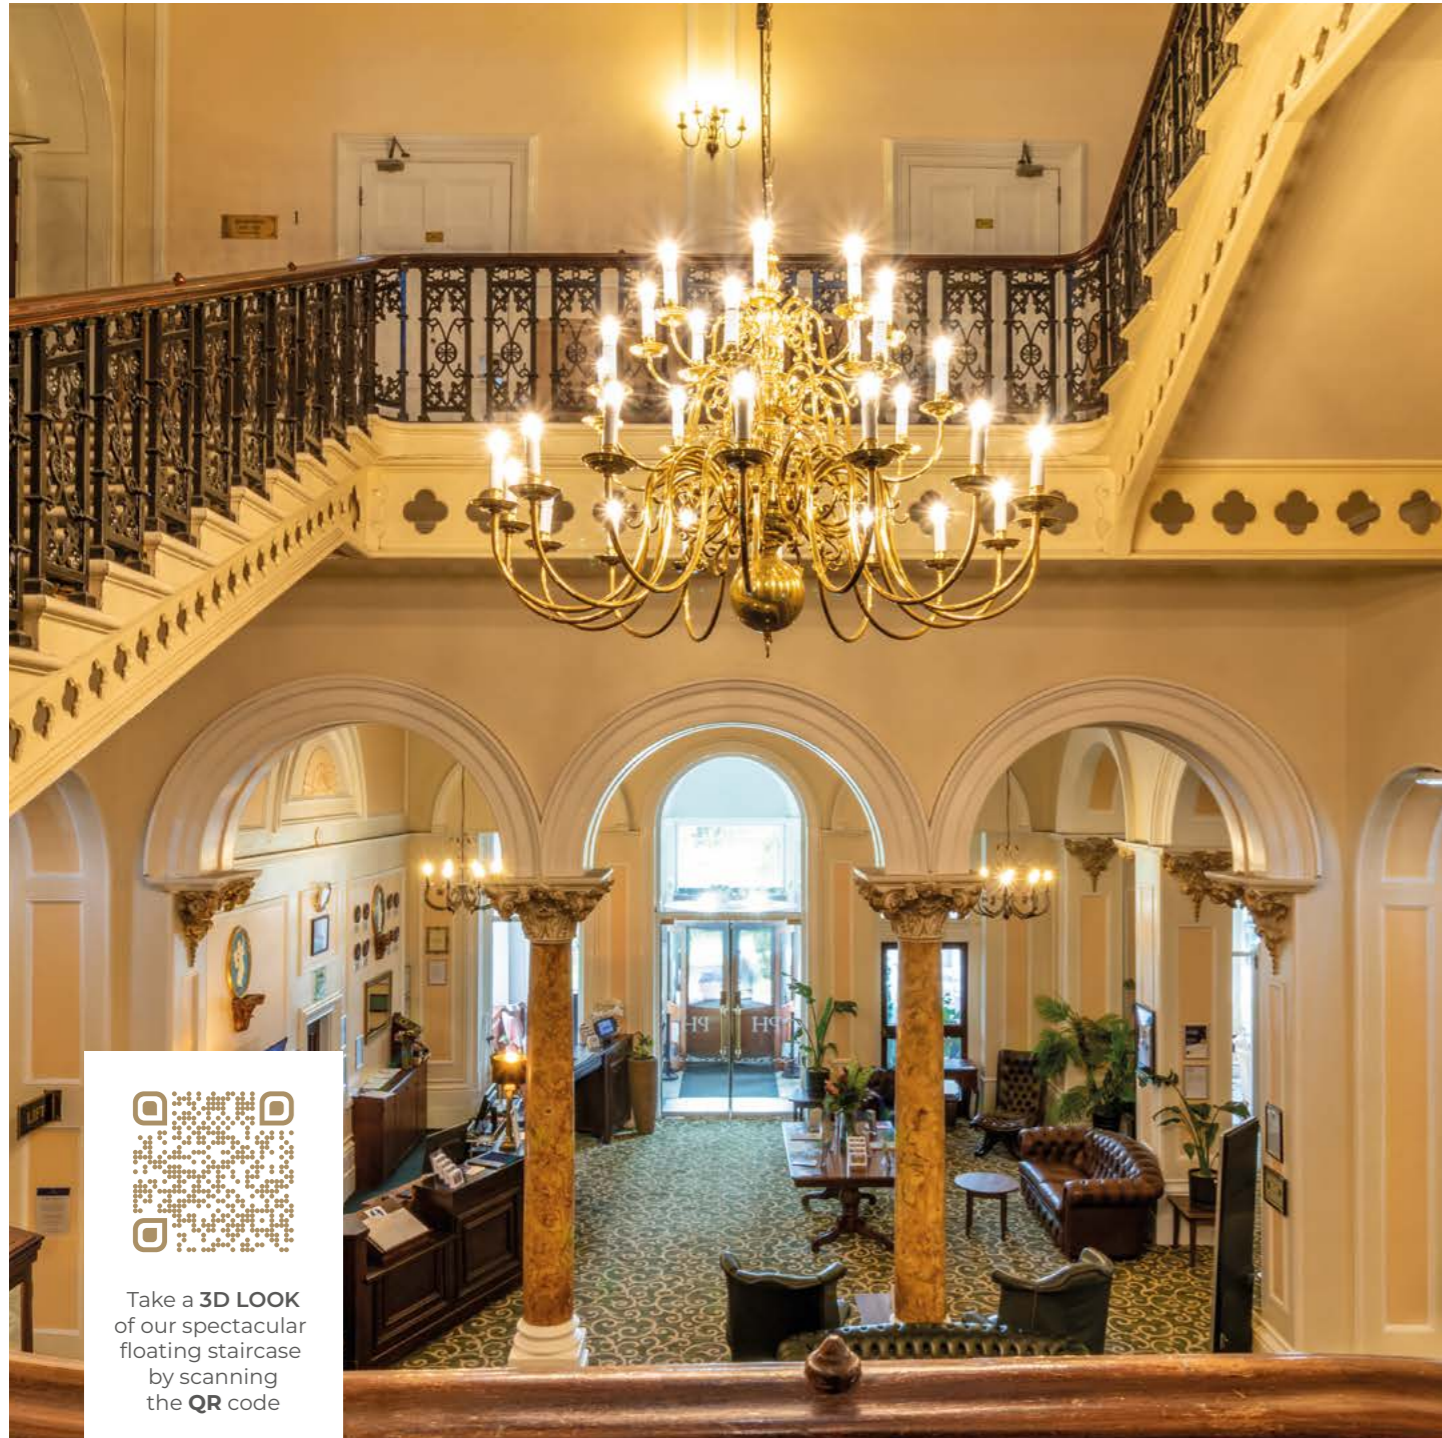

THE *Spa*

Our spa amenities offer an opulent wellness centre designed for both relaxation and fitness. From indulgent treatments to delightful afternoon tea, our devoted team is here to ensure you feel rejuvenated and cared for. As a wedding guest staying overnight, you can enjoy complete access to the pool, sauna, steam room, spa, and gym facilities.

Additionally, we provide pampering packages for couples as well as bridal parties.

Take a **3D LOOK** of our spectacular floating staircase by scanning the **QR** code