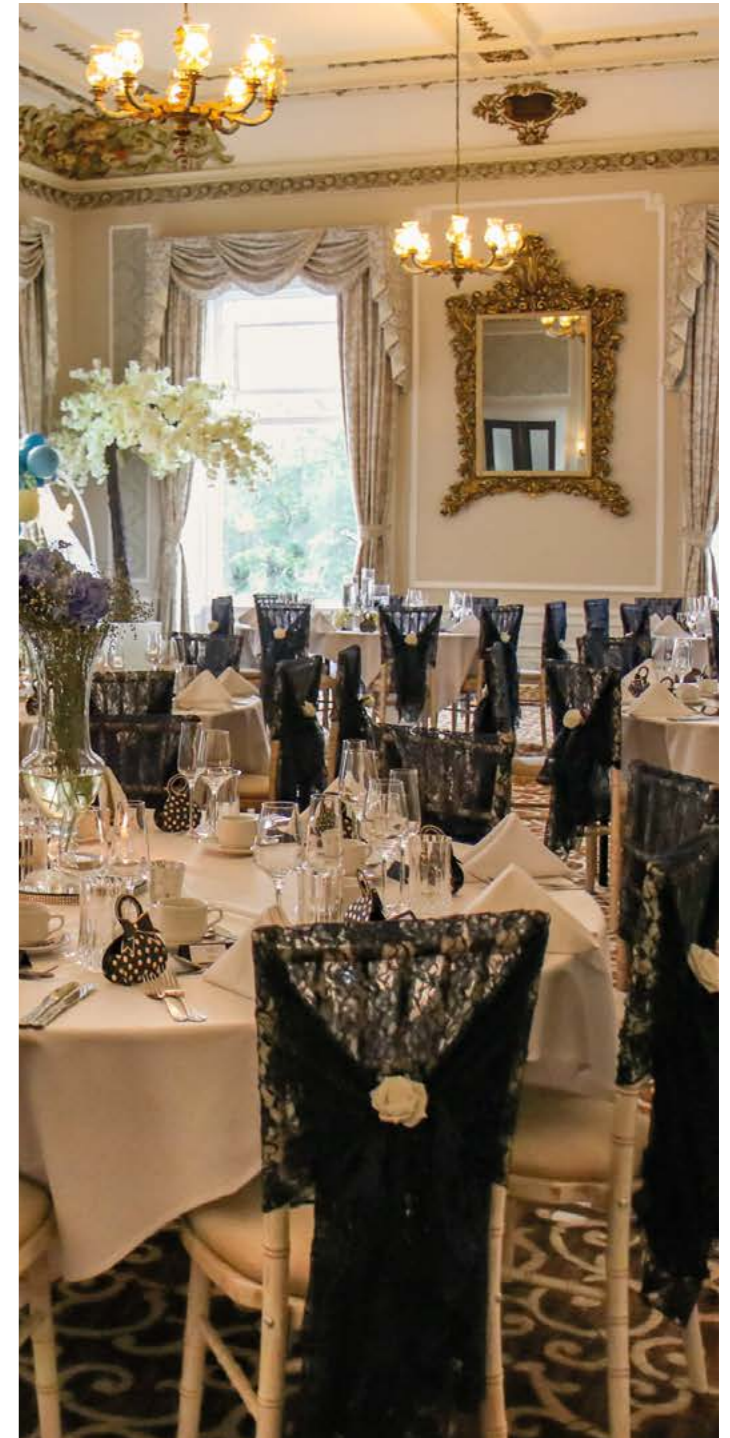

WHAT TO DO *next*

If you determine that the **Palace Hotel & Spa** is the ideal location for your wedding, please check availability and reserve your preferred date with our wedding team.

Our committed wedding coordinator is here to address any questions you may have regarding your special day.

CONTACT INFORMATION

Tel: 01298 767 016

Email: events753@theelitevenueselection.co.uk

Palace Hotel Buxton & Spa
Palace Road, Buxton
Derbyshire, SK17 6AG.

Scan the QR code on your smartphone or tablet camera to visit our wedding website.